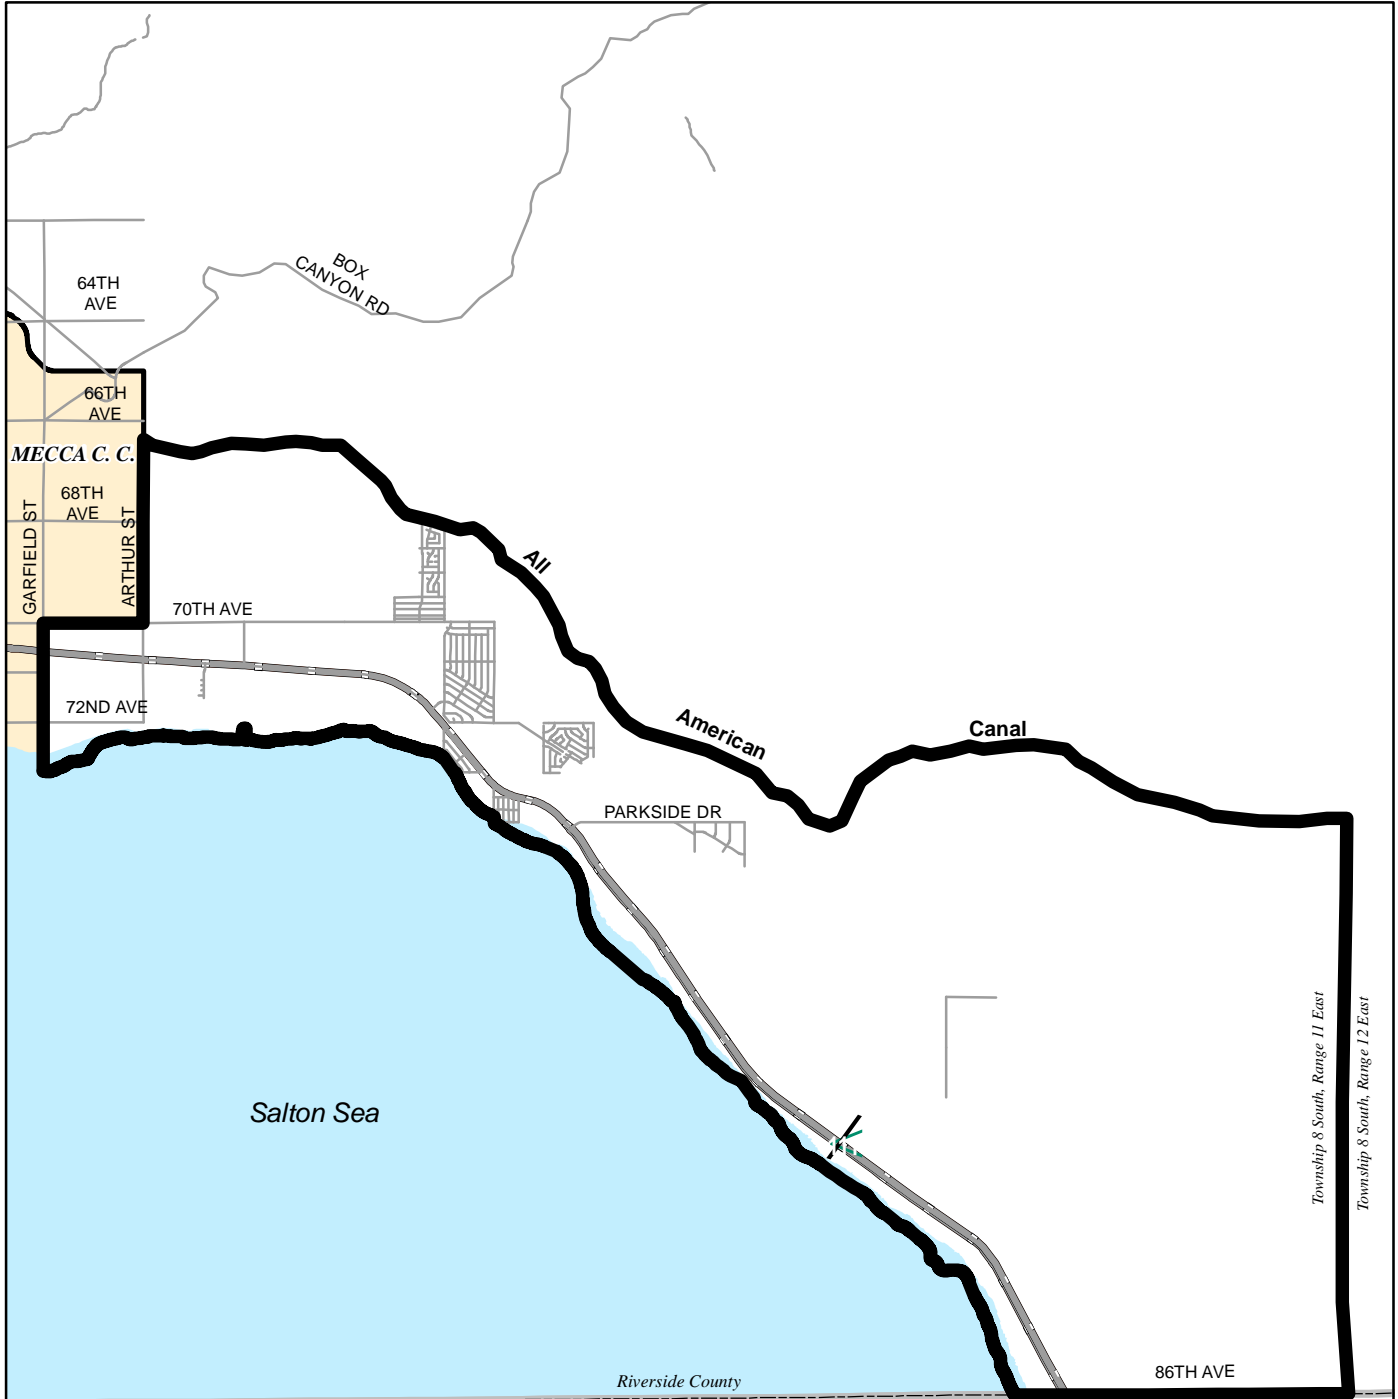

NORTH SHORE COMMUNITY COUNCIL

- NORTH SHORE C. C.
- COMMUNITY COUNCILS
- ROAD CENTERLINES
- COUNTY BOUNDARIES
- HIGHWAYS
- WATERBODIES

Date: 3/28/2005
 Source: U:\Projects\Angel\Community Council\NorthShore

The County of Riverside assumes no warranty or legal responsibility for the information contained on this map. Data and information represented on this map is subject to updates, modifications and may not be complete or appropriate for all purposes. County GIS and other sources should be queried for the most current information.