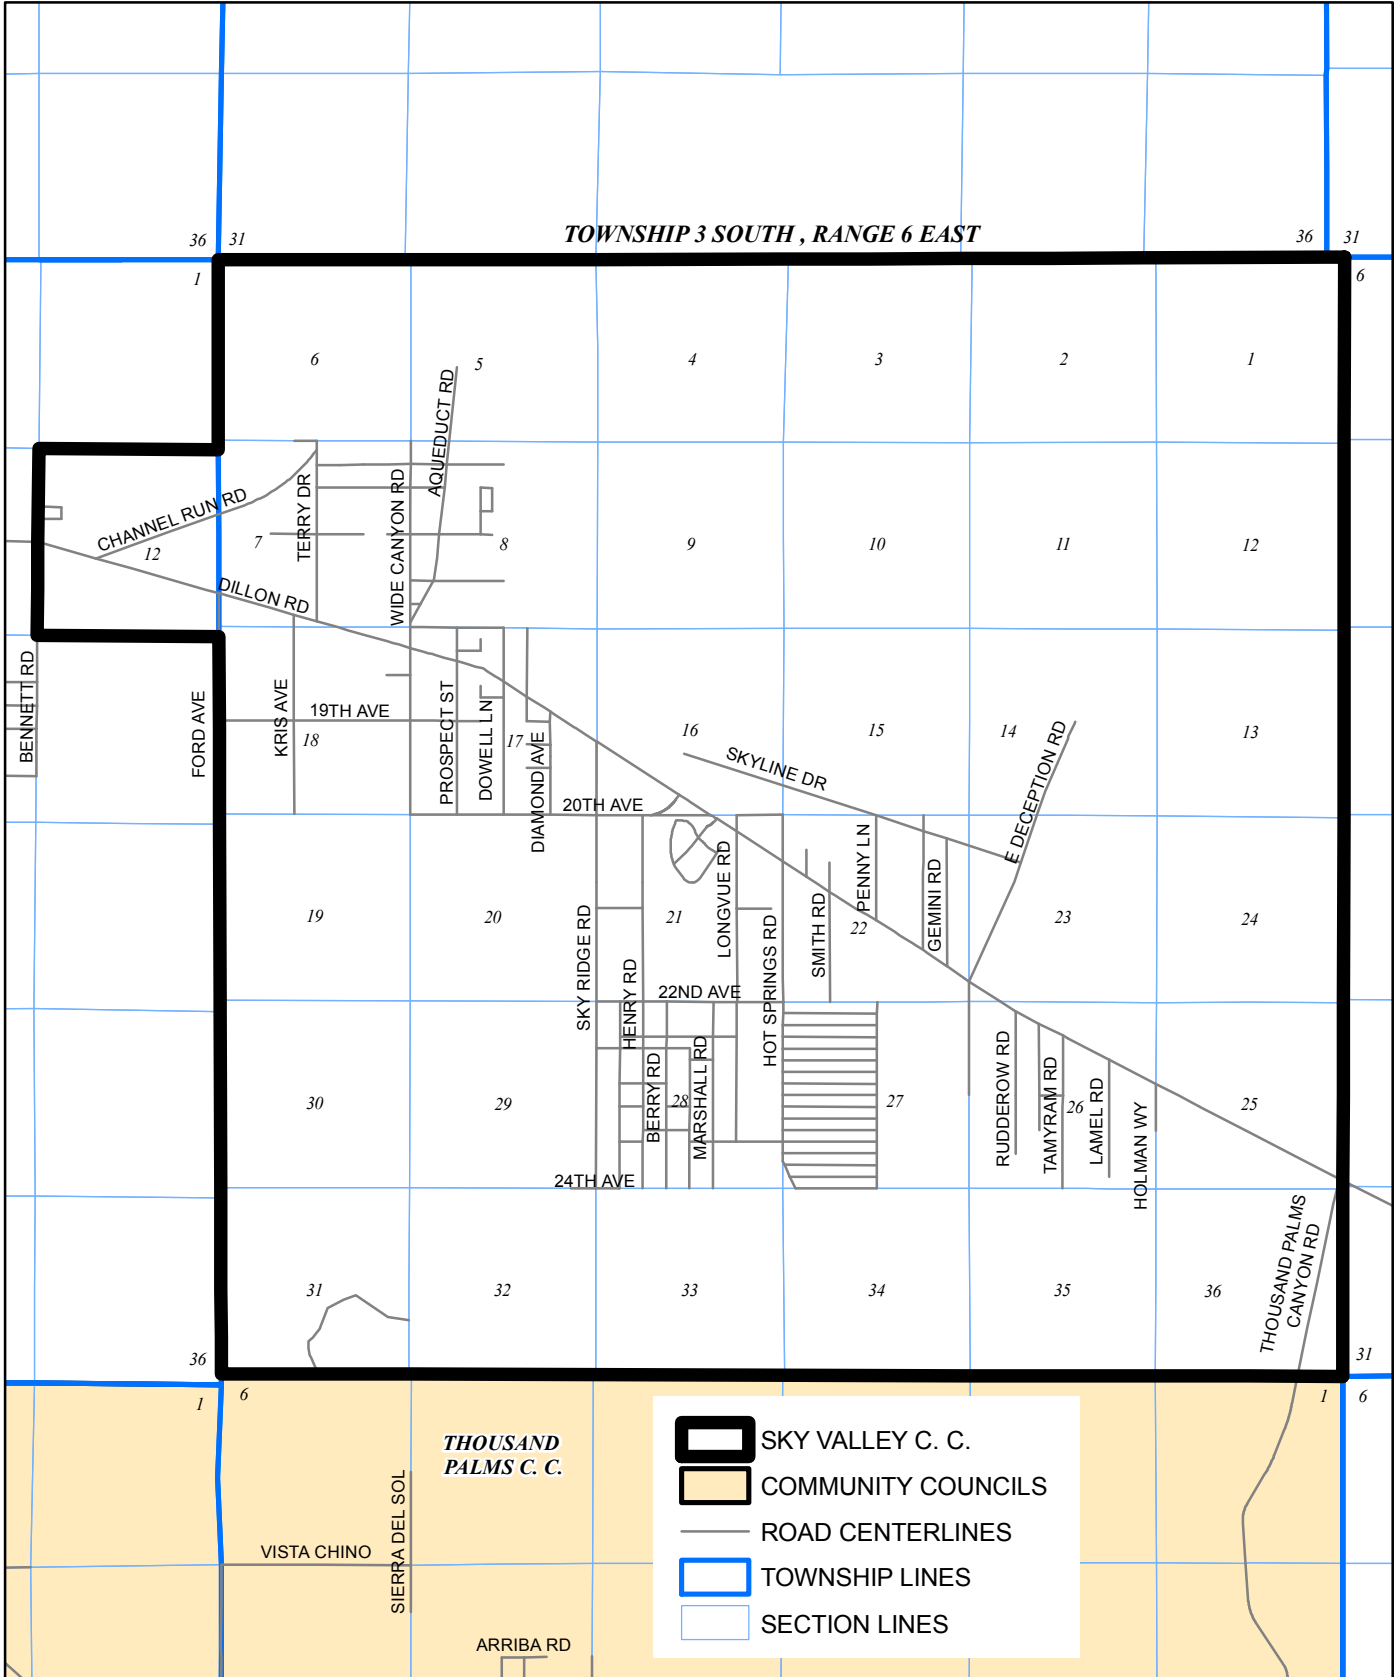

SKY VALLEY COMMUNITY COUNCIL

SKY VALLEY C. C.
COMMUNITY COUNCILS
ROAD CENTERLINES
TOWNSHIP LINES
SECTION LINES

Date: 3/17/2005
Source: U:\maps\community councils\skyvalley