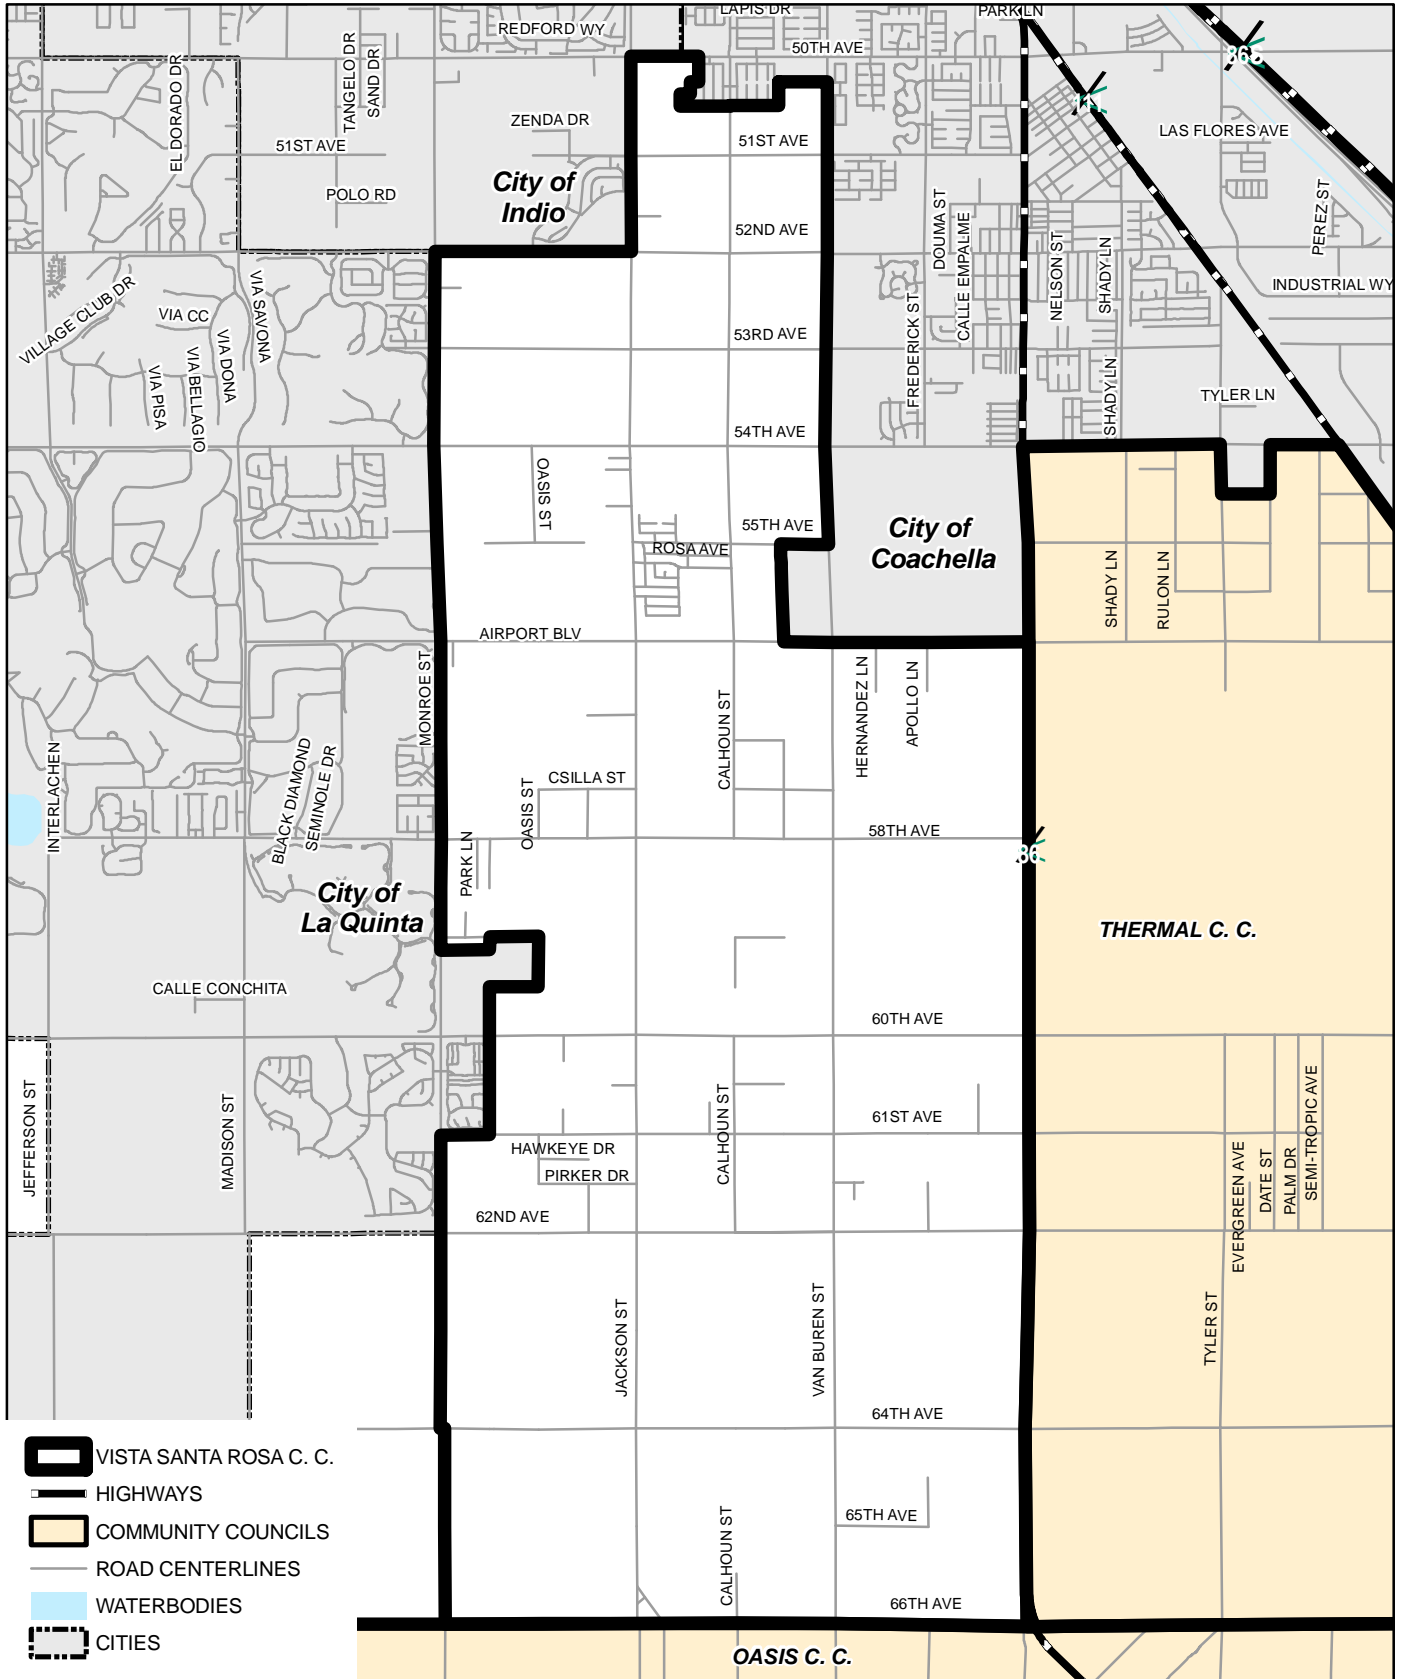

VISTA SANTA ROSA COMMUNITY COUNCIL

Date: 3/17/2005
Source: U:\Projects\Angell\Community Council
Vista Santa Rosa